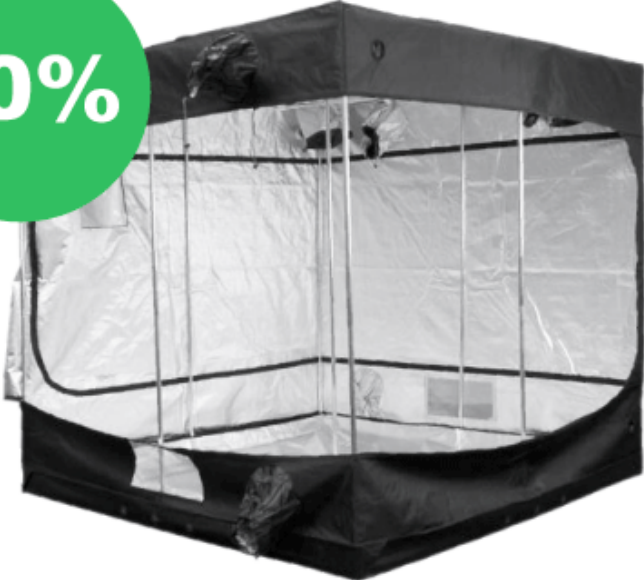

~~460.-~~
299.-

**PLATINUM
1000W DE HPS
AVEC AMPOULE**

Double - Ended

~~399.-~~
249.-

50%

~~399.-~~
199.50

DarkRoom 240L
240x120x200cm

www.mammothtents.nl

Mammoth Xpert 360°
240x240x225cm

Barres ø22mm
Toile Mylar 1680D
Hauteur 2m25

50%

~~1398.-~~
699.-

www.mammothtents.nl

Mammoth Elite
Gavita G2
220x180x215cm

50%
~~1199.-~~
599.50

Box NO NAME
100x100x200cm