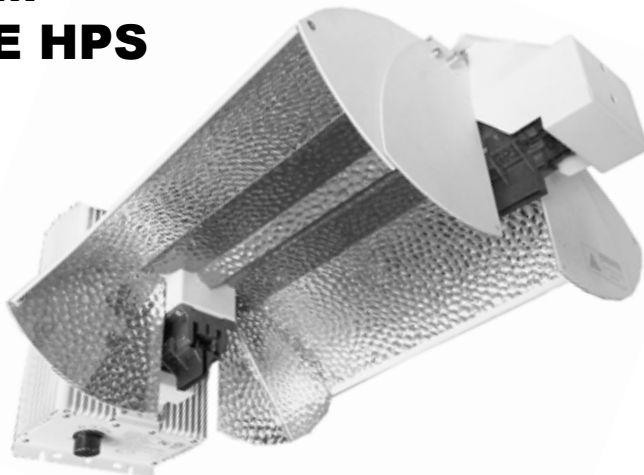

500W - 4 barras
110x115cm

~~750.-~~
375.- **50%**

50%

480W
85x85cm

~~890.-~~
445.-

400W
85x85cm

~~849.-~~
424.50

340W

~~990.-~~
495.- **50%**

northstar
2x315 CMH
by hortiline

SWISS DESIGN
&
QUALITY

**Hortiline 2x315 CMH
SANS AMPOULES**

50%

~~599.-~~
299.-

KIT 315 CMH

**Northstar by Hortiline
Ballast MAXBRIGHT 315W
Ampoule AUVL GrowGreen
Adaptateur CMH/E-40**

~~460.-~~
299.-

**PLATINUM
1000W DE HPS
AVEC AMPOULE**

Double - Ended

~~399.-~~
249.-

50%

~~399.-~~
199.50

DarkRoom 240L
240x120x200cm

www.mammothtents.nl

Mammoth Xpert 360°
240x240x225cm

Barres ø22mm
Toile Mylar 1680D
Hauteur 2m25

50%

~~1398.-~~
699.-

www.mammothtents.nl

Mammoth Elite
Gavita G2
220x180x215cm

50%
~~1199.-~~
599.50

Box NO NAME
100x100x200cm