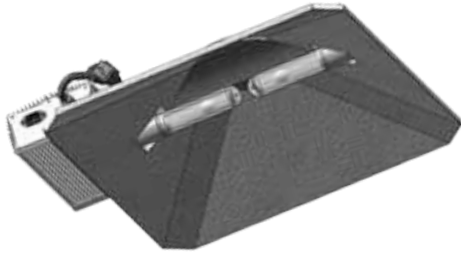

500W - 4 barras
110x115cm

~~750.-~~
375.- **50%**

50%

480W
85x85cm

~~890.-~~
445.-

400W
85x85cm

~~849.-~~
424.50

340W

~~990.-~~
495.- **50%**

northstar
2x315 CMH
by hortiline

SWISS DESIGN
&
QUALITY

**Hortiline 2x315 CMH
SANS AMPOULES**

50%

~~599.-~~
299.-

KIT 315 CMH

**Northstar by Hortiline
Ballast MAXBRIGHT 315W
Ampoule AUVL GrowGreen
Adaptateur CMH/E-40**

~~460.-~~
299.-

**PLATINUM
1000W DE HPS
AVEC AMPOULE**

Double - Ended

~~399.-~~
249.-

50%

~~399.-~~
199.50

DarkRoom 240L
240x120x200cm

www.mammothtents.nl

Mammoth Xpert 360°
240x240x225cm

Barres ø22mm
Toile Mylar 1680D
Hauteur 2m25

50%

~~1398.-~~
699.-

www.mammothtents.nl

Mammoth Elite
Gavita G2
220x180x215cm

50%
~~1199.-~~
599.50

Box NO NAME
100x100x200cm