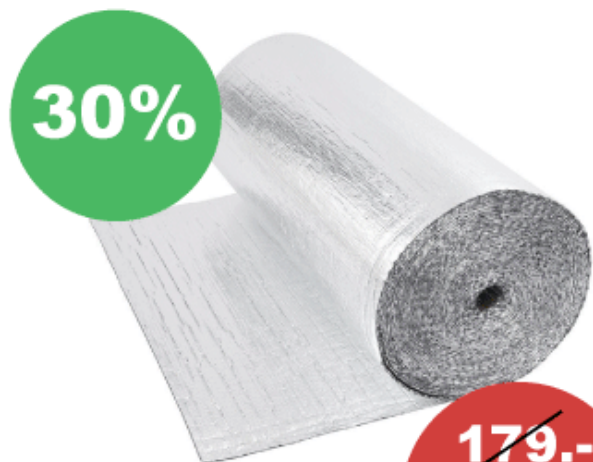

Isolant Thermique
Bloque les infrarouges
Largeur: 120cm
Longeur: 30.5m

~~179.-~~
125.-